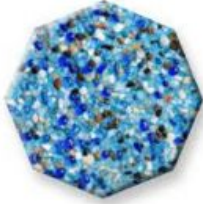

To view pool photos for each finish, visit our Pool Scape Design Tool at pebbletec.com/inspiration

Refined texture with more sparkle

PebbleEssence™
Radiant Textured Finish