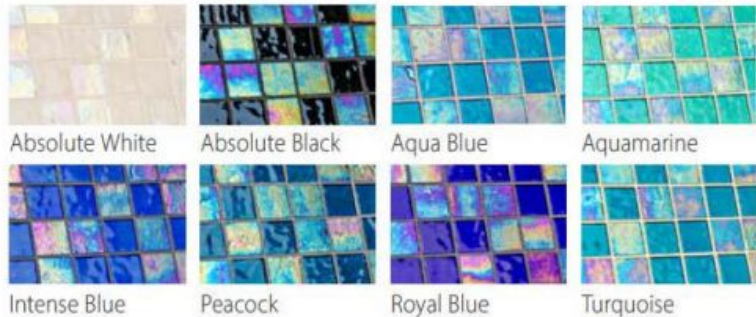

Place orders at orders.pebbletec.com or through your pool builder.

Scan QR code to view tile photos and more.

Shown Above:
Renaissance II
Collection – Royal Blue

Renaissance II Collection

Features the brilliance of rainbow, iridescent colors on one side and solid colors on the other (Available in 1"x1", 1"x2", 2"x2" and 3"x3" sizes)*

Gold Iridescent V2 Collection

Brings the richness of gold-silver-bronze to your pool, with burnt-oxide iridescent colors on one side and saturated solid colors on the other (Available in 1"x1", 1"x2", 2"x2" and 3"x3" sizes)*