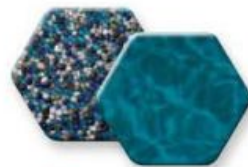

Majestic Sound