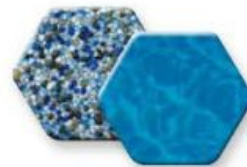

REFINED TEXTURE WITH SMOOTH BEADS

PebbleBrilliance®
Elegant Infused Finish

This premium finish features smooth glass beads within its stone aggregate, delivering a uniquely brilliant water color and extra sparkle.

- This distinctive blend offers long-lasting durability with a lavish texture.
- Proprietary additives deliver a uniform composition and vivid color.
- All colors incorporate Shimmering Sea for added elegance.

Scan QR code to view pool photos and more.

Deep Cove