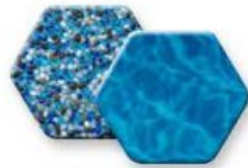

Clearwater