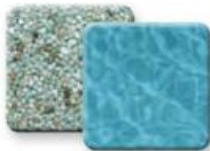

NATURAL LOOK AND FEEL

Ultimate Black

Black Marble

Black Pearl

Midnight Blue

Emerald Bay

Tropical Breeze

Tahoe Blue

Caribbean Blue

Blue Wave

Blue Lagoon

Sandy Beach

Jade

Creme de Menthe

Moonlight Grey

White Pearl

Soft White

Sky Blue

Finish Shown: PebbleTec, Midnight Blue

Scan QR code to view pool photos and more.

Finish Shown: PebbleSheen, Aqua Blue

PebbleSheen®
Refined Textured Finish

Our most popular pool finish offers the same natural beauty and inherent qualities as our original PebbleTec pool finish, but with a more refined texture.

- PebbleSheen uses slightly smaller pebbles than those found in the PebbleTec finish.
- Certain colors incorporate Shimmering Sea 🌊 for added elegance.
- Further enhance any finish by adding Shimmering Sea 🌊 and Luminous ✨.