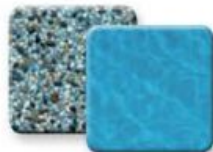

PebbleTec®
The Original

Our ORIGINAL aggregate pool finish delivers enduring elegance and durability. It is a perfect choice for those desiring a more natural look for their pool or spa.

- This earthy textured finish is comprised of the largest pebbles in our product line.
- Further enhance your finish by adding Shimmering Sea  and Luminous .

NATURAL LOOK AND FEEL

Ultimate Black

Black Marble

Black Pearl

Midnight Blue

Emerald Bay

Tropical Breeze

Tahoe Blue

Caribbean Blue

Blue Wave

Blue Lagoon

Sandy Beach

Jade

Creme de Menthe

Moonlight Grey

White Pearl

Soft White

Sky Blue

Finish Shown: PebbleTec, Midnight Blue

Scan QR code to view pool photos and more.

Finish Shown: PebbleSheen, Aqua Blue

PebbleSheen®
Refined Textured Finish

Our most popular pool finish offers the same natural beauty and inherent qualities as our original PebbleTec pool finish, but with a more refined texture.