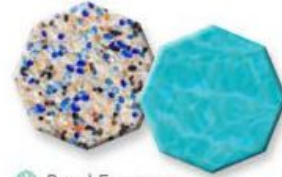

Pearl Essence