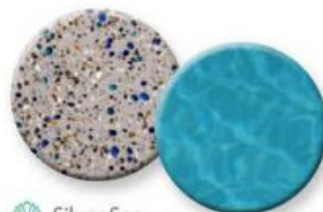

This exclusive finish, made from our smallest natural pebbles, is enriched with additives that provide superior strength and durability over a traditional pool finish.

- This finish offers a velvety smooth texture.
- PebbleFina gives a tone-on-tone effect with a subtle pebble exposure.
- Our unique technology ensures increased density for resistance to etching caused by fluctuations in water chemistry.
- Certain colors incorporate Shimmering Sea 🐚 and Stardust ✨ for added elegance and sparkle.

SMOOTHER TEXTURE

Scan QR code to view pool photos and more.

Stardust™

Reflective Pool Finish Additive

A unique blend of nature's most brilliant minerals delivers sparkle and a reflective mirrored effect on the water's surface. This enhancement is specially formulated for PebbleFina finishes.

Finish Shown: PebbleFina, Cielo Blue

Finish Shown: PebbleBreeze, Fresh Water

ULTRA-SMOOTH, POLISHED TEXTURE

PebbleBreeze™ Luxurious Polished Finish

Our smoothest finish combines exceptional beauty with durability. Vibrant glass beads create captivating colors while the infusion of Shimmering Sea  provides a mesmerizing sparkle.

 Gulf Shores

 Fresh Water

 Silver Sea

Scan QR code to view pool photos and more.

Pool Finish Enhancements

Finish Shown: PebbleBrilliance, Tropicana + Shimmering Sea

**Luminous™**
Iridescent Glass Blend

This colorful and iridescent glass bead blend, when combined with a natural pool finish, gives a glistening effect in the water. Available in Blue, Emerald and Jade; shown in PebbleSheen, White Diamonds finish.