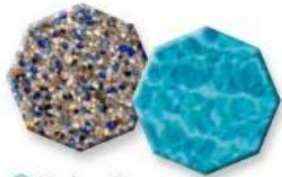

Harbor Essence