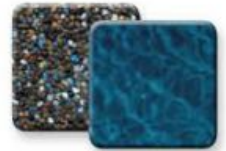

PebbleTec®
The Original

Our ORIGINAL aggregate pool finish delivers enduring elegance and durability. It is a perfect choice for those desiring a more natural look for their pool or spa.

- This earthy textured finish is comprised of the largest pebbles in our product line.
- Further enhance your finish by adding Shimmering Sea  and Luminous .

NATURAL LOOK AND FEEL

Ultimate Black

Black Marble

Black Pearl

Midnight Blue

Emerald Bay

Tropical Breeze

Tahoe Blue

Caribbean Blue

Blue Wave

Blue Lagoon

Sandy Beach

Jade

Creme de Menthe

Moonlight Grey

White Pearl

Soft White

Sky Blue

Finish Shown: PebbleTec, Midnight Blue

Scan QR code to view pool photos and more.

Finish Shown: PebbleSheen, Aqua Blue

PebbleSheen®
Refined Textured Finish

Our most popular pool finish offers the same natural beauty and inherent qualities as our original PebbleTec pool finish, but with a more refined texture.