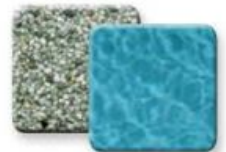

NATURAL LOOK AND FEEL

Ultimate Black

Black Marble

Black Pearl

Midnight Blue

Emerald Bay

Tropical Breeze

Tahoe Blue

Caribbean Blue

Blue Wave

Blue Lagoon

Sandy Beach

Jade

Creme de Menthe

Moonlight Grey

White Pearl

Soft White

Sky Blue

Finish Shown: PebbleTec, Midnight Blue

Scan QR code to view pool photos and more.

Finish Shown: PebbleSheen, Aqua Blue

PebbleSheen®
Refined Textured Finish

Our most popular pool finish offers the same natural beauty and inherent qualities as our original PebbleTec pool finish, but with a more refined texture.

- PebbleSheen uses slightly smaller pebbles than those found in the PebbleTec finish.
- Certain colors incorporate Shimmering Sea 🌊 for added elegance.
- Further enhance any finish by adding Shimmering Sea 🌊 and Luminous ✨.